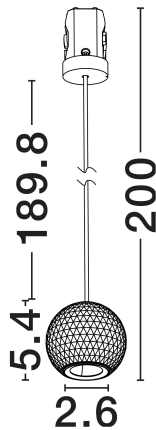

NOVA LUCE

PRODUCT DATASHEET

Version: 001

PRODUCT PHOTOGRAPH

TECHNICAL DRAWING

GENERAL INFORMATION

Product Code	9088163
Collection	Indoor
Product Category	Suspension
Product Family	Notic
Mounting Location	Wall
Application Environment	Indoor
Specifications	N/A

DIMENSION & WEIGHT

LxWxH (cm)	D: 5.4 H: 200
Cut Out (cm)	N/A
Weight (Kgr)	0.266

MATERIAL & COLOR

Product Color	Sandy White
Body Material	Aluminium

APPLICATION & MOUNTING

Ambient Working Temp.	Max 45°C
Type of Protection	IP20
Dimmable	No
Type of Dimming	N/A
Mounting type	Surface
Mounting Depth (cm)	N/A
Led Module Replaceable	No
Light Source	LED

Power (Nominal)	7W
Input voltage (Nominal)	220-240V
Mains Frequency	50/60Hz

PHOTOMETRICAL DATA

Luminous Flux	455lm
Color Temperature	3000K
Light Color (Designation)	Warm White

WARRANTY

Warranty	3 Years
----------	----------------