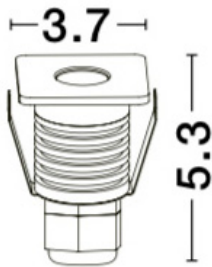

NOVA LUCE

PRODUCT DATASHEET

Version: 001

PRODUCT PHOTOGRAPH

TECHNICAL DRAWING

COMPATIBLE WITH

— On/Off Driver: 9020170

— Triac Driver: N/A

— Dali Driver: N/A

GENERAL INFORMATION

Product Code	9019213
Product Category	Steplights
Product Family	Passaggio
Mounting Location	Wall
Application Environment	Outdoor

DIMENSION & WEIGHT

LxWxH (cm)	D: 3,7 H: 5,3
Cut out (cm)	3.2
Weight (Kgr)	0.2

MATERIAL & COLOR

Product Color	Nickel
Body Material	Aluminium
Cover Material	N/A

APPLICATION & MOUNTING

Ambient Working Temp.	45 C
Type of Protection	IP67
Protection Class IK	IK08
Dimmable	NO
Type of Dimming (Optional)	N/A
Mounting type	Recessed
Mounting Depth (cm)	Wall
Led Module Replaceable	No
Light Source	LED
Adjustable	No