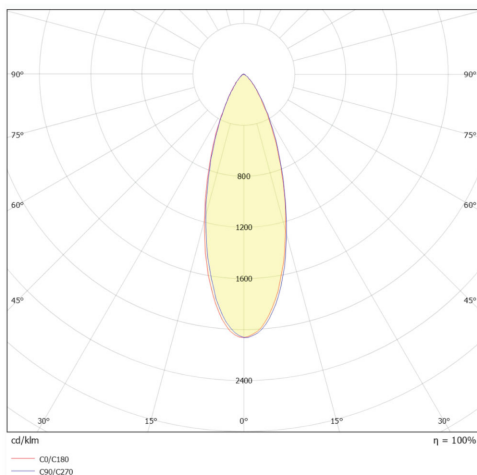

NOVA LUCE

PRODUCT DATASHEET

Version: 001

ELECTRICAL DATA

Power (Nominal)	1 W
Input voltage (Nominal)	N/A
Mains Frequency	50/60Hz
Output voltage	N/A
Output Current	N/A
Power Factor	N/A
Efficiency	N/A
SVM	N/A
Pst	N/A
Class	II

PHOTOMETRICAL DATA

Luminous Flux	60 lm
Luminous Efficacy	60 lm/W
Color Temperature	3000 K
Light Color (Designation)	Warm White
CRI	>80
SDCM	N/A
Beam Angle	N/A
UGR	N/A

LIFESPAN

Lifetime	20000 hours

CERTIFICATES

Certificates	CE, UKCA

WARRANTY

Warranty	2 years

LIGHT DISTRIBUTION

NOVA LUCE S.A

Schimatari Viotias
32009, Greece

+30 22620 58 121
+30 22620 56 743

info@novaluce.com
www.novaluce.com