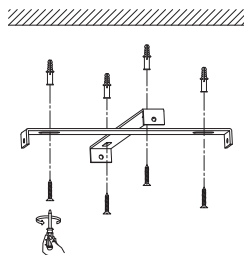

NOVA LUCE

9030965 9030966
9030967

1

Turn off the general switch

2

Drill holes & apply plastic anchors
With screws

3

Connect the wires

4

Hook the product correctly

5

Apply the product in to place

6

Turn on the general switch