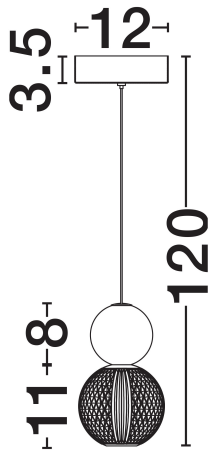

NOVA LUCE

PRODUCT DATASHEET

Version: 001

PRODUCT PHOTOGRAPH

TECHNICAL DRAWING

GENERAL INFORMATION

Product Code	9511020
Collection	Indoor
Product Category	Suspension
Product Family	Brille
Mounting Location	Wall
Application Environment	Indoor
Specifications	N/A

DIMENSION & WEIGHT

LxWxH (cm)	D: 11 H: 120
Cut Out (cm)	N/A
Weight (Kgr)	1.2

MATERIAL & COLOR

Product Color	Gold
Body Material	Aluminium & Acrylic

APPLICATION & MOUNTING

Ambient Working Temp.	Max 45°C
Type of Protection	IP20
Dimmable	No
Type of Dimming	N/A
Mounting type	Surface
Mounting Depth (cm)	N/A
Led Module Replaceable	No
Light Source	LED

NOVA LUCE S.A

Schimatari Viotias
32009, Greece

+30 22620 58 121
+30 22620 56 743

info@novaluce.com
www.novaluce.com