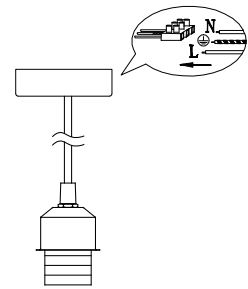

NOVA LUCE

9236362

1

Turn off the general switch

2

Drill holes & apply plastic anchors
Tie up screws

3

Connect the wires

4

Put the canopy in place

5

Apply side screws

6

By rotating untight the socket

7

Carefully apply the acrylic

8

Put the socket in place

9

Apply the bulb by rotate

10

Turn on the general switch