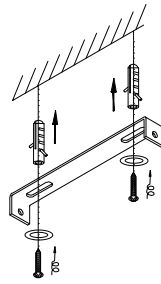

NOVA LUCE

9236362

1

Turn off the general switch

2

Drill holes & apply plastic anchors
Tie up screws

3

Connect the wires

4

Put the canopy in place

5

Apply side screws

6

By rotating untight the socket

7

Carefully apply the acrylic

8

Put the socket in place

9

Apply the bulb by rotate

10

Turn on the general switch