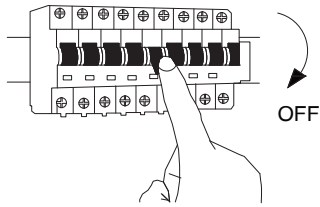

NOVA LUCE

9236362

1

Turn off the general switch

2

Drill holes & apply plastic anchors
Tie up screws

3

Connect the wires

4

Put the canopy in place

5

Apply side screws

6

By rotating untight the socket

7

Carefully apply the acrylic