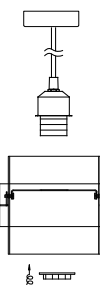

NOVA LUCE

9236362

1

Turn off the general switch

2

Drill holes & apply plastic anchors
Tie up screws

3

Connect the wires

4

Put the canopy in place

5

Apply side screws

6

By rotating untight the socket

7

Carefully apply the acrylic

8

Put the socket in place

9

Apply the bulb by rotate

10

Turn on the general switch