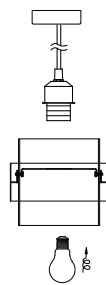

NOVA LUCE

9236362

1

Turn off the general switch

2

Drill holes & apply plastic anchors
Tie up screws

3

Connect the wires

4

Put the canopy in place

5

Apply side screws

6

By rotating untight the socket

7

Carefully apply the acrylic

8

Put the socket in place

9

Apply the bulb by rotate

10

Turn on the general switch