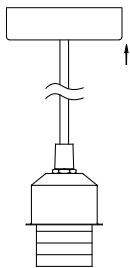

NOVA LUCE

9236362

1

Turn off the general switch

2

Drill holes & apply plastic anchors
Tie up screws

3

Connect the wires

4

Put the canopy in place

5

Apply side screws

6

By rotating untight the socket

7

Carefully apply the acrylic