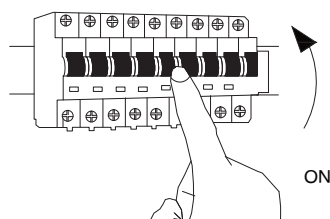

4

Put the canopy in place

5

Apply side screws

6

By rotating untight the socket

7

Carefully apply the acrylic

8

Put the socket in place

9

Apply the bulb by rotate

10

Turn on the general switch