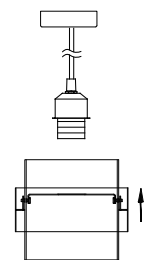

NOVA LUCE

9236362

1

Turn off the general switch

2

Drill holes & apply plastic anchors
Tie up screws

3

Connect the wires

4

Put the canopy in place

5

Apply side screws

6

By rotating untight the socket

7

Carefully apply the acrylic

8

Put the socket in place

9

Apply the bulb by rotate

10

Turn on the general switch