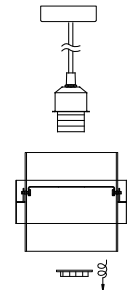

NOVA LUCE

9236362

1

Turn off the general switch

2

Drill holes & apply plastic anchors
Tie up screws

3

Connect the wires

4

Put the canopy in place

5

Apply side screws

6

By rotating untight the socket

7

Carefully apply the acrylic

8

Put the socket in place

9

Apply the bulb by rotate

10

Turn on the general switch