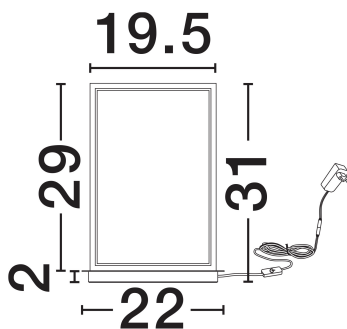

NOVA LUCE

PRODUCT DATASHEET

Version: 001

PRODUCT PHOTOGRAPH

TECHNICAL DRAWING

GENERAL INFORMATION

Product Code	9081823
Collection	Indoor
Product Category	Table
Product Family	Alis
Mounting Location	Table
Application Environment	Indoor
Specifications	N/A

DIMENSION & WEIGHT

LxWxH (cm)	L: 22 W: 8 H: 31
Cut Out (cm)	N/A
Weight (Kgr)	0.589

MATERIAL & COLOR

Product Color	Sandy Black
Body Material	Aluminium & Acrylic & Steel

APPLICATION & MOUNTING

Ambient Working Temp.	Max 45°C
Type of Protection	IP20
Dimmable	Yes
Type of Dimming	Triac
Mounting type	Surface
Mounting Depth (cm)	N/A
Led Module Replaceable	No
Light Source	LED

Power (Nominal)	14W
Input voltage (Nominal)	220-240V
Mains Frequency	50/60Hz

PHOTOMETRICAL DATA

Luminous Flux	641lm
Color Temperature	3200K
Light Color (Designation)	Warm White

WARRANTY

Warranty	3 Years
----------	----------------