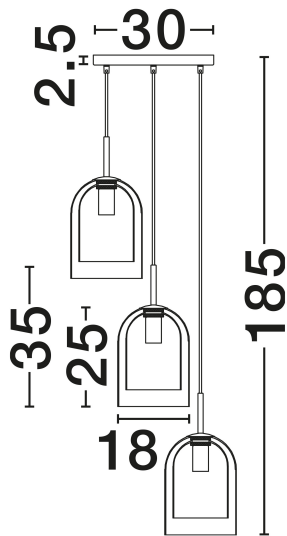

NOVA LUCE

PRODUCT DATASHEET

Version: 001

PRODUCT PHOTOGRAPH

TECHNICAL DRAWING

GENERAL INFORMATION

Product Code	9236735
Collection	Indoor
Product Category	Suspension
Product Family	Velor
Mounting Location	Ceiling
Application Environment	Indoor
Specifications	N/A

DIMENSION & WEIGHT

LxWxH (cm)	D: 18 H: 185
Cut Out (cm)	N/A
Weight (Kgr)	5.3

MATERIAL & COLOR

Product Color	Dark Champagne & Black
Body Material	Glass & Metal

APPLICATION & MOUNTING

Ambient Working Temp.	Max 45°C
Type of Protection	IP20
Dimmable	Yes
Type of Dimming	N/A
Mounting type	Surface
Mounting Depth (cm)	N/A
Led Module Replaceable	Yes
Light Source	E27

Power (Nominal)	3x12W
Input voltage (Nominal)	100-240V
Mains Frequency	50/60Hz

PHOTOMETRICAL DATA

Luminous Flux	N/A
Color Temperature	N/A
Light Color (Designation)	N/A

WARRANTY

Warranty	3 Years
----------	----------------