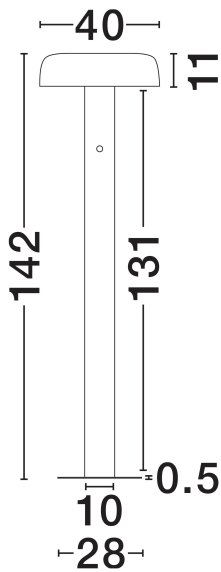

NOVA LUCE

PRODUCT DATASHEET

Version: 001

PRODUCT PHOTOGRAPH

TECHNICAL DRAWING

GENERAL INFORMATION

Product Code	9268023
Collection	Indoor
Product Category	Floor
Product Family	Noelia
Mounting Location	Floor
Application Environment	Indoor
Specifications	N/A

DIMENSION & WEIGHT

LxWxH (cm)	D: 40 H: 142
Cut Out (cm)	N/A
Weight (Kgr)	9.5

MATERIAL & COLOR

Product Color	Bordeaux
Body Material	Steel, Aluminium &Acrylic

APPLICATION & MOUNTING

Ambient Working Temp.	Max 45°C
Type of Protection	IP20
Dimmable	Yes
Type of Dimming	Triac
Mounting type	Surface
Mounting Depth (cm)	N/A
Led Module Replaceable	No
Light Source	LED

Power (Nominal)	28W
Input voltage (Nominal)	220-240V
Mains Frequency	50/60Hz

PHOTOMETRICAL DATA

Luminous Flux	1288lm
Color Temperature	3000K
Light Color (Designation)	Warm White

WARRANTY

Warranty	3 Years
----------	----------------