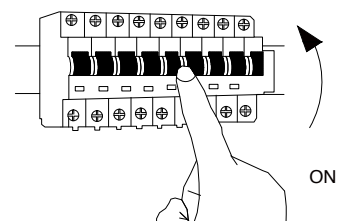

# NOVA LUCE

9009122

1

Turn off the general switch

2

Drill holes & apply plastic anchors  
With screws

3

Connect the wires

4

Apply the side screws

5

By rotating  
Apply the glass into place

6

Turn on the general switch