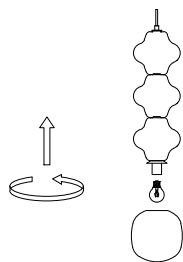

# NOVA LUCE

9009122

1

Turn off the general switch

2

Drill holes & apply plastic anchors  
With screws

3

Connect the wires

4

Apply the side screws

5

By rotating  
Apply the glass into place

6

Turn on the general switch