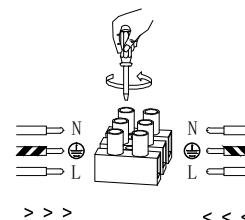

# NOVA LUCE

9009122

1

Turn off the general switch

2

Drill holes & apply plastic anchors  
With screws

3

Connect the wires

4

Apply the side screws

5

By rotating  
Apply the glass into place

6

Turn on the general switch