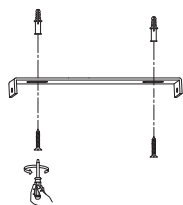

# NOVA LUCE

9009122

1

Turn off the general switch

2

Drill holes & apply plastic anchors  
With screws

3

Connect the wires

4

Apply the side screws

5

By rotating  
Apply the glass into place

6

Turn on the general switch