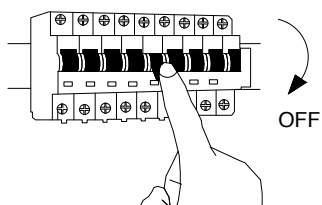

# NOVA LUCE

9009122

1

Turn off the general switch

2

Drill holes & apply plastic anchors  
With screws

3

Connect the wires

4

Apply the side screws

5

By rotating  
Apply the glass into place

6

Turn on the general switch