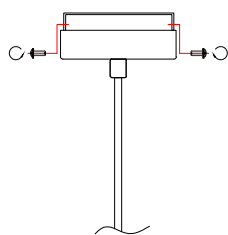

# NOVA LUCE

9009122

1

Turn off the general switch

2

Drill holes & apply plastic anchors  
With screws

3

Connect the wires

4

Apply the side screws

5

By rotating  
Apply the glass into place

6

Turn on the general switch