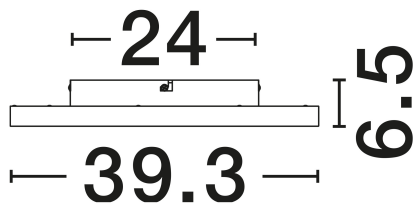

TECHNICAL DRAWING

NOVA LUCE S.A

Schimatari Viotias
32009, Greece

+30 22620 58 121
+30 22620 56 743

info@novaluce.com
www.novaluce.com