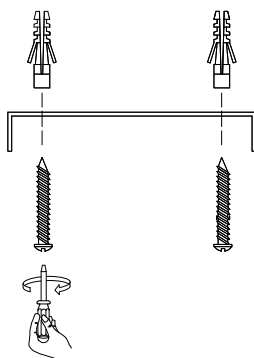

# NOVA LUCE

9009205

①

Turn off the general Switch

②

Drill holes & apply plastic anchors  
With screws

③

Connect the wires

④

Apply the side screws

⑤

Instal glass shades

⑥

Turn on the general switch