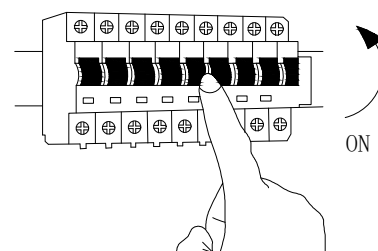

# NOVA LUCE

9009205

①

Turn off the general Switch

②

Drill holes & apply plastic anchors  
With screws

③

Connect the wires

④

Apply the side screws

⑤

Instal glass shades

⑥

Turn on the general switch