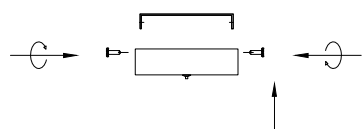

Connect the wires

④