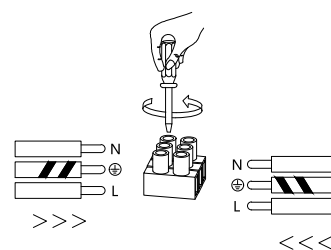

# NOVA LUCE

9009205

①

Turn off the general Switch

②

Drill holes & apply plastic anchors  
With screws

③

Connect the wires

④

Apply the side screws

⑤

Instal glass shades

⑥

Turn on the general switch