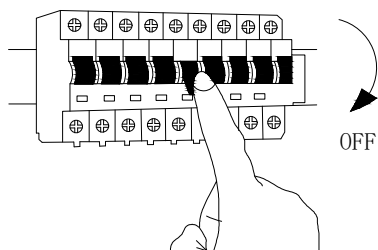

# NOVA LUCE

9009205

①

Turn off the general Switch

②

Drill holes & apply plastic anchors  
With screws

③

Connect the wires

④

Apply the side screws

⑤

Instal glass shades

⑥

Turn on the general switch