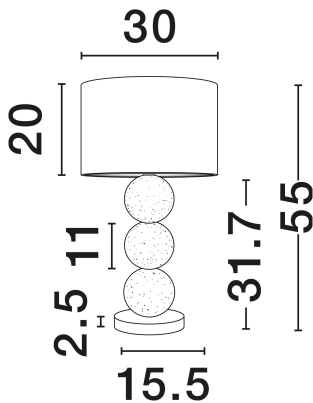

TECHNICAL DRAWING

GENERAL INFORMATION

Product Code	9001066
Collection	Indoor
Product Category	Table
Product Family	Chamois
Mounting Location	Table
Application Environment	Indoor
Specifications	N/A

DIMENSION & WEIGHT

LxWxH (cm)	D: 30 H: 54.5
Cut Out (cm)	N/A
Weight (Kgr)	1.9

MATERIAL & COLOR

Product Color	White
Body Material	Papier Mache

APPLICATION & MOUNTING

Ambient Working Temp.	Max 45°C
Type of Protection	IP20
Dimmable	Yes
Type of Dimming	N/A
Mounting type	Surface
Mounting Depth (cm)	N/A
Led Module Replaceable	Yes
Light Source	E27

NOVA LUCE S.A

Schimatari Viotias
32009, Greece

+30 22620 58 121
+30 22620 56 743

info@novaluce.com
www.novaluce.com