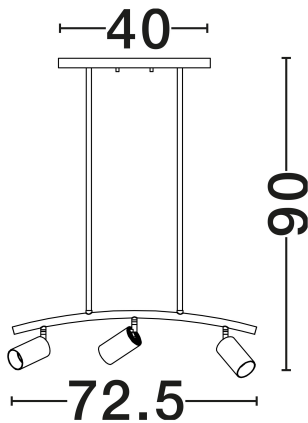

NOVA LUCE

PRODUCT DATASHEET

Version: 001

PRODUCT PHOTOGRAPH

TECHNICAL DRAWING

GENERAL INFORMATION

Product Code	9111456
Collection	Indoor
Product Category	Suspension
Product Family	Pogno
Mounting Location	Suspension
Application Environment	Indoor
Specifications	N/A

DIMENSION & WEIGHT

LxWxH (cm)	L: 72.2 W: 40 H: 90
Cut Out (cm)	N/A
Weight (Kgr)	1.6

MATERIAL & COLOR

Product Color	Black & Gold
Body Material	Aluminium

APPLICATION & MOUNTING

Ambient Working Temp.	Max 45°C
Type of Protection	IP20
Dimmable	Yes
Type of Dimming	N/A
Mounting type	Surface
Mounting Depth (cm)	N/A
Led Module Replaceable	Yes
Light Source	GU10

Power (Nominal)	3x10W
Input voltage (Nominal)	100-240V
Mains Frequency	50/60Hz

PHOTOMETRICAL DATA

Luminous Flux	N/A
Color Temperature	N/A
Light Color (Designation)	N/A

WARRANTY

Warranty	3 Years
----------	----------------