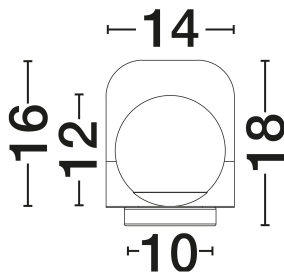

NOVA LUCE

PRODUCT DATASHEET

Version: 001

PRODUCT PHOTOGRAPH

TECHNICAL DRAWING

GENERAL INFORMATION

Product Code	9001084
Collection	Indoor
Product Category	Table
Product Family	Kamen
Mounting Location	Table
Application Environment	Indoor
Specifications	N/A

DIMENSION & WEIGHT

LxWxH (cm)	L: 14 W: 10 H: 18
Cut Out (cm)	N/A
Weight (Kgr)	0.67

MATERIAL & COLOR

Product Color	Wooden , Black & Opal
Body Material	Metal &Glass

APPLICATION & MOUNTING

Ambient Working Temp.	Max 45°C
Type of Protection	IP20
Dimmable	No
Type of Dimming	N/A
Mounting type	Surface
Mounting Depth (cm)	N/A
Led Module Replaceable	Yes
Light Source	E14

Power (Nominal)	1x5W
Input voltage (Nominal)	100-240V
Mains Frequency	50/60Hz

PHOTOMETRICAL DATA

Luminous Flux	N/A
Color Temperature	N/A
Light Color (Designation)	N/A

WARRANTY

Warranty	3 Years
----------	----------------