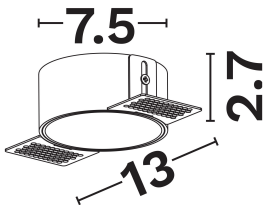

TECHNICAL DRAWING

MATERIAL & COLOR

Product Color	Gold
Body Material	Aluminium
Cover Material	N/A

APPLICATION & MOUNTING

Ambient Working Temp.	45 C
Type of Protection	IP20
Protection Class IK	N/A
Dimmable	N/A
Type of Dimming (Optional)	N/A
Mounting type	Trimless
Mounting Depth (cm)	Ceiling
Led Module Replaceable	Yes
Light Source	Led Gu10
Adjustable	No

COMPATIBLE WITH

— On/Off Driver: N/A

— Triac Driver: N/A

— Dali Driver: N/A

NOVA LUCE S.A

Schimatari Viotias
32009, Greece

+30 22620 58 121
+30 22620 56 743

info@novaluce.com
www.novaluce.com