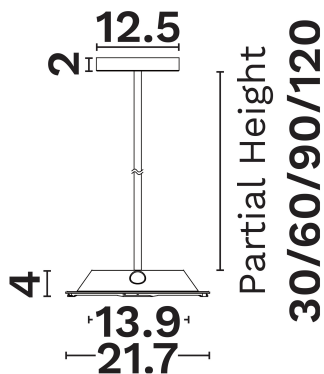

NOVA LUCE

PRODUCT DATASHEET

Version: 001

PRODUCT PHOTOGRAPH

GENERAL INFORMATION

Product Code	9061001
Product Category	Ceiling
Product Family	Cerium
Mounting Location	Ceiling
Application Environment	Indoor

DIMENSION & WEIGHT

LxWxH (cm)	D:0 H:30-1200 cm
Cut out (cm)	N/A
Weight (Kgr)	0,575

TECHNICAL DRAWING

MATERIAL & COLOR

Product Color	White
Body Material	c Cover / Metal Tube
Cover Material	N/A

APPLICATION & MOUNTING

Ambient Working Temp.	45 C
Type of Protection	IP20
Protection Class IK	IK05
Dimmable	N/A
Type of Dimming (Optional)	N/A
Mounting type	Suspended
Mounting Depth (cm)	Ceiling
Led Module Replaceable	N/A
Light Source	N/A
Adjustable	N/A

NOVA LUCE

PRODUCT DATASHEET

Version: 001

ELECTRICAL DATA

Power (Nominal)	N/A
Input voltage (Nominal)	N/A
Mains Frequency	50/60Hz
Output voltage	N/A
Output Current	N/A
Power Factor	N/A
Efficiency	N/A
SVM	N/A
Pst	N/A
Class	N/A