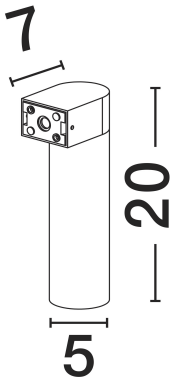

NOVA LUCE

PRODUCT DATASHEET

Version: 001

PRODUCT PHOTOGRAPH

TECHNICAL DRAWING

GENERAL INFORMATION

Product Code	9971459
Collection	Outdoor
Product Category	Wall
Product Family	Lusy
Mounting Location	Wall
Application Environment	Outdoor
Specifications	N/A

DIMENSION & WEIGHT

LxWxH (cm)	D:5 W:7 H:20 cm
Cut out (cm)	N/A
Weight (Kgr)	0.34

MATERIAL & COLOR

Product Color	Corten
Body Material	Aluminium & Glass

APPLICATION & MOUNTING

Ambient Working Temp.	Max 45 oC
Type of Protection	IP65
Dimmable	No
Type of Dimming	N/A
Mounting type	Surface
Mounting Depth (cm)	N/A
Led Module Replaceable	No
Light Source	LED

Power (Nominal)	5w
Input voltage (Nominal)	220-240Vac
Mains Frequency	50/60Hz

PHOTOMETRICAL DATA

Luminous Flux	310lm
Color Temperature	3000K
Light Color (Designation)	Warm White

WARRANTY

Warranty	3 Years
----------	----------------