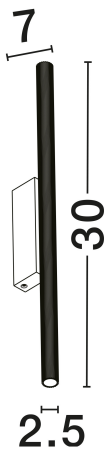

NOVA LUCE

PRODUCT DATASHEET

Version: 001

PRODUCT PHOTOGRAPH

GENERAL INFORMATION

Product Code	9060236
Collection	Indoor
Product Category	Wall
Product Family	Paron
Mounting Location	Wall
Application Environment	Indoor
Specifications	N/A

DIMENSION & WEIGHT

LxWxH (cm)	L: 30 W: 2.5 H: 8
Cut Out (cm)	N/A
Weight (Kgr)	0.37

MATERIAL & COLOR

Product Color	Sandy Black & Gold
Body Material	Aluminium

TECHNICAL DRAWING

APPLICATION & MOUNTING

Ambient Working Temp.	Max 45°C
Type of Protection	IP20
Dimmable	No
Type of Dimming	N/A
Mounting type	Surface
Mounting Depth (cm)	N/A
Led Module Replaceable	No
Light Source	LED

Power (Nominal)	11W
Input voltage (Nominal)	220-240V
Mains Frequency	50/60Hz

PHOTOMETRICAL DATA

Luminous Flux	507lm
Color Temperature	3000K
Light Color (Designation)	Warm White

WARRANTY

Warranty	3 Years
----------	----------------