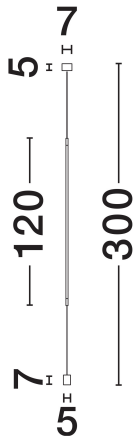

### PRODUCT PHOTOGRAPH

### TECHNICAL DRAWING

### DIMENSION & WEIGHT

LxWxH (cm)	D: 7 H1: 120 H2: 300
Cut Out (cm)	N/A
Weight (Kgr)	1