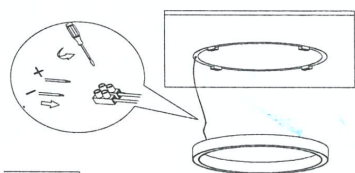

NOVA LUCE

9558630

1

Turn off the general switch

2

Make a 0.6 cm CutOut

3

Apply plastic anchors

4

Apply the elements in place

5

Connect the wires

6

Turn on the general switch