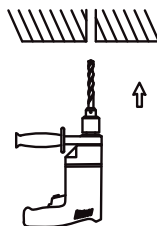

NOVA LUCE

9558630

1

Turn off the general switch

2

Make a 0.6 cm CutOut

3

Apply plastic anchors

4

Apply the elements in place

5

Connect the wires

6

Turn on the general switch