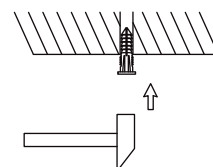

NOVA LUCE

9558630

1

Turn off the general switch

2

Make a 0.6 cm CutOut

3

Apply plastic anchors

4

Apply the elements in place

5

Connect the wires

6

Turn on the general switch