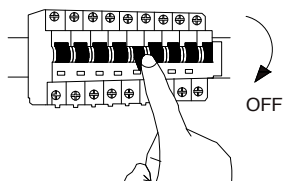

NOVA LUCE

9558630

1

Turn off the general switch

2

Make a 0.6 cm CutOut

3

Apply plastic anchors

4

Apply the elements in place

5

Connect the wires

6

Turn on the general switch