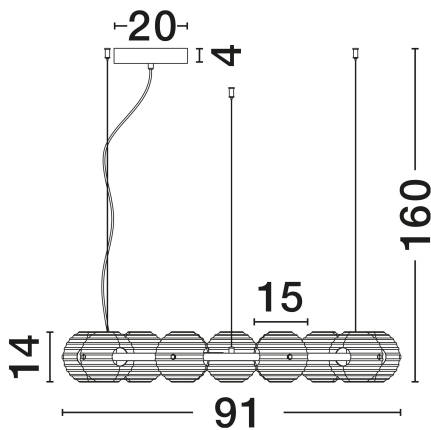

TECHNICAL DRAWING

GENERAL INFORMATION

Product Code	9009136
Collection	Indoor
Product Category	Suspension
Product Family	Las
Mounting Location	Ceiling
Application Environment	Indoor
Specifications	N/A

DIMENSION & WEIGHT

LxWxH (cm)	D: 91 H: 160
Cut Out (cm)	N/A
Weight (Kgr)	12

MATERIAL & COLOR

Product Color	Sandy Black , Gold & Gray
Body Material	Metal &Glass

APPLICATION & MOUNTING

Ambient Working Temp.	Max 45°C
Type of Protection	IP20
Dimmable	Yes
Type of Dimming	Triac
Mounting type	Surface
Mounting Depth (cm)	N/A
Led Module Replaceable	No
Light Source	LED

NOVA LUCE S.A

Schimatari Viotias
32009, Greece

+30 22620 58 121
+30 22620 56 743

info@novaluce.com
www.novaluce.com