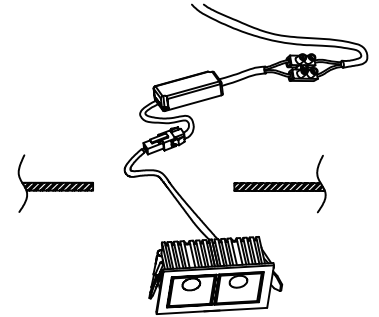

NOVA LUCE

9248076

1

Turn off the general switch

2

Create a CutOut

3

Connect wires

4

Fix the luminaire to the ceiling

5

Turn on the general switch

6

Turn on the light