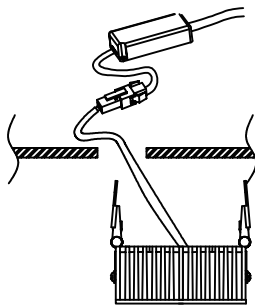

NOVA LUCE

9248076

1

Turn off the general switch

2

Create a CutOut

3

Connect wires

4

Fix the luminaire to the ceiling

5

Turn on the general switch

6

Turn on the light