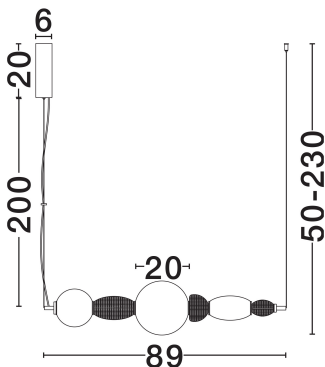

NOVA LUCE

PRODUCT DATASHEET

Version: 001

PRODUCT PHOTOGRAPH

GENERAL INFORMATION

Product Code	9009352
Collection	Indoor
Product Category	Suspension
Product Family	Obrie
Mounting Location	Wall
Application Environment	Indoor
Specifications	N/A

DIMENSION & WEIGHT

LxWxH (cm)	L: 89 W: 20 H: 230
Cut Out (cm)	N/A
Weight (Kgr)	1.9

MATERIAL & COLOR

Product Color	Glossy Brushed Gold, Pink, Blue & Orange
Body Material	Metal, Ceramic & Opal Glass

TECHNICAL DRAWING

Power (Nominal)	28W
Input voltage (Nominal)	220-240V
Mains Frequency	50/60Hz

PHOTOMETRICAL DATA

Luminous Flux	1680lm
Color Temperature	3000K
Light Color (Designation)	Warm White

WARRANTY

Warranty	3 Years
----------	----------------