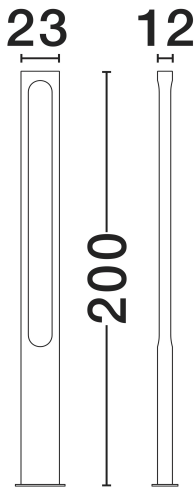

## PRODUCT PHOTOGRAPH

## TECHNICAL DRAWING

## DIMENSION & WEIGHT

LxWxH (cm)	L: 23 W: 12 H: 200 cm
Cut out (cm)	N/A
Weight (Kgr)	3.2

### PHOTOMETRICAL DATA

Luminous Flux	<b>1562lm</b>
Color Temperature	<b>3000K</b>
Light Color (Designation)	<b>Warm White</b>