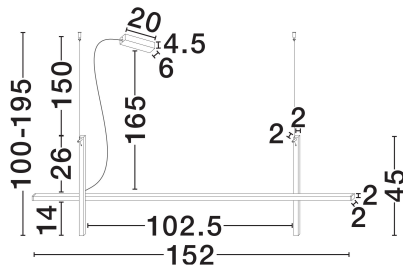

NOVA LUCE

PRODUCT DATASHEET

Version: 001

PRODUCT PHOTOGRAPH

GENERAL INFORMATION

Product Code	9003010
Collection	Indoor
Product Category	Suspension
Product Family	Looma
Mounting Location	Wall
Application Environment	Indoor
Specifications	N/A

DIMENSION & WEIGHT

LxWxH (cm)	L: 152 H: 100-230
Cut Out (cm)	N/A
Weight (Kgr)	1.6

MATERIAL & COLOR

Product Color	Sandy White
Body Material	Aluminium & Acrylic

TECHNICAL DRAWING

APPLICATION & MOUNTING

Ambient Working Temp.	Max 45°C
Type of Protection	IP20
Dimmable	No
Type of Dimming	N/A
Mounting type	Surface
Mounting Depth (cm)	N/A
Led Module Replaceable	No
Light Source	LED

Power (Nominal)	30W
Input voltage (Nominal)	220-240V
Mains Frequency	50/60Hz

PHOTOMETRICAL DATA

Luminous Flux	1569lm
Color Temperature	3000K
Light Color (Designation)	Warm White

WARRANTY

Warranty	3 Years
----------	----------------