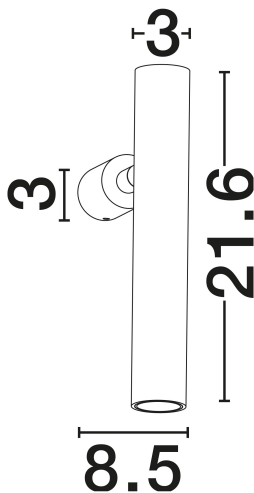

NOVA LUCE

PRODUCT DATASHEET

Version: 001

PRODUCT PHOTOGRAPH

GENERAL INFORMATION

Product Code	9232132
Collection	Indoor
Product Category	Wall
Product Family	Arlo
Mounting Location	Wall
Application Environment	Indoor
Specifications	N/A

DIMENSION & WEIGHT

LxWxH (cm)	D: 3 H: 21.6
Cut Out (cm)	N/A
Weight (Kgr)	0.24

MATERIAL & COLOR

Product Color	Sandy Black
Body Material	Aluminium

TECHNICAL DRAWING

APPLICATION & MOUNTING

Ambient Working Temp.	Max 45°C
Type of Protection	IP20
Dimmable	No
Type of Dimming	N/A
Mounting type	Surface
Mounting Depth (cm)	N/A
Led Module Replaceable	No
Light Source	LED

Power (Nominal)	6W
Input voltage (Nominal)	220-240V
Mains Frequency	50/60Hz

PHOTOMETRICAL DATA

Luminous Flux	299lm
Color Temperature	3000K
Light Color (Designation)	Warm White

WARRANTY

Warranty	3 Years
----------	----------------