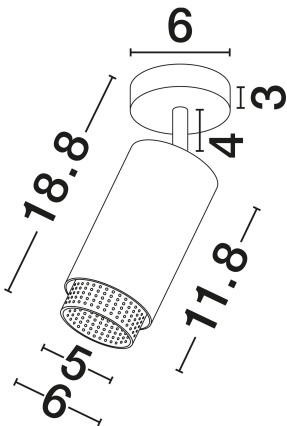

NOVA LUCE

PRODUCT DATASHEET

Version: 001

PRODUCT PHOTOGRAPH

TECHNICAL DRAWING

GENERAL INFORMATION

Product Code	9011403
Collection	Indoor
Product Category	Ceiling
Product Family	Nessi
Mounting Location	Ceiling
Application Environment	Indoor
Specifications	N/A

DIMENSION & WEIGHT

LxWxH (cm)	D: 6 H: 18.8
Cut Out (cm)	N/A
Weight (Kgr)	0.2

MATERIAL & COLOR

Product Color	Sandy Black & Gold
Body Material	Aluminium

APPLICATION & MOUNTING

Ambient Working Temp.	Max 45°C
Type of Protection	IP20
Dimmable	Yes
Type of Dimming	N/A
Mounting type	Surface
Mounting Depth (cm)	N/A
Led Module Replaceable	Yes
Light Source	MR16/GU10

Power (Nominal)	1x10W
Input voltage (Nominal)	100-240V
Mains Frequency	50/60Hz

PHOTOMETRICAL DATA

Luminus Flux	N/A
Color Temperature	N/A
Light Color (Designation)	N/A

WARRANTY

Warranty	3 Years
----------	----------------