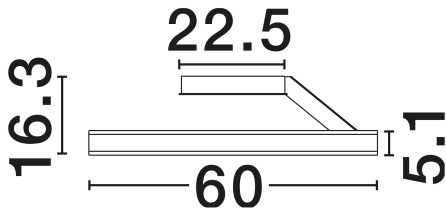

NOVA LUCE

PRODUCT DATASHEET

Version: 001

PRODUCT PHOTOGRAPH

TECHNICAL DRAWING

GENERAL INFORMATION

Product Code	9060286
Collection	Indoor
Product Category	Ceiling
Product Family	Bianco
Mounting Location	Ceiling
Application Environment	Indoor
Specifications	N/A

DIMENSION & WEIGHT

LxWxH (cm)	D: 60 H: 16.3
Cut Out (cm)	N/A
Weight (Kgr)	2.91

MATERIAL & COLOR

Product Color	Sandy White
Body Material	Aluminium &Acrylic

APPLICATION & MOUNTING

Ambient Working Temp.	Max 45°C
Type of Protection	IP20
Dimmable	Yes
Type of Dimming	Triac
Mounting type	Surface
Mounting Depth (cm)	N/A
Led Module Replaceable	No
Light Source	LED

Power (Nominal)	40W
Input voltage (Nominal)	220-240V
Mains Frequency	50/60Hz

PHOTOMETRICAL DATA

Luminous Flux	2580lm
Color Temperature	2700-3000-4000K
Light Color (Designation)	WW - NW

WARRANTY

Warranty	3 Years
----------	----------------