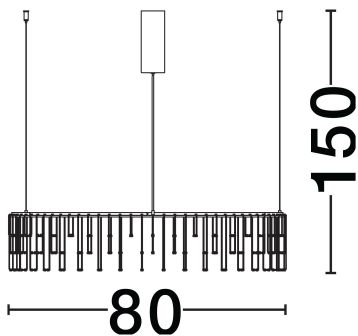

NOVA LUCE

PRODUCT DATASHEET

Version: 001

PRODUCT PHOTOGRAPH

TECHNICAL DRAWING

GENERAL INFORMATION

Product Code	9186976
Collection	Indoor
Product Category	Suspension
Product Family	Stellar
Mounting Location	Wall
Application Environment	Indoor
Specifications	N/A

DIMENSION & WEIGHT

LxWxH (cm)	D: 80 H: 150
Cut Out (cm)	N/A
Weight (Kgr)	1.9

MATERIAL & COLOR

Product Color	Gold
Body Material	Copper & Aluminium

APPLICATION & MOUNTING

Ambient Working Temp.	Max 45°C
Type of Protection	IP20
Dimmable	Yes
Type of Dimming	Triac
Mounting type	Surface
Mounting Depth (cm)	N/A
Led Module Replaceable	No
Light Source	LED

Power (Nominal)	30W
Input voltage (Nominal)	220-240V
Mains Frequency	50/60Hz

PHOTOMETRICAL DATA

Luminous Flux	2422lm
Color Temperature	3000K
Light Color (Designation)	Warm White

WARRANTY

Warranty	3 Years
----------	----------------