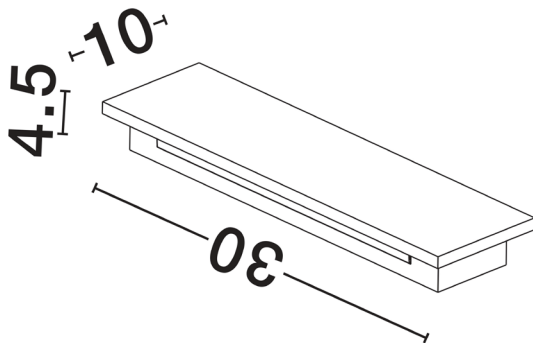

NOVA LUCE

PRODUCT DATASHEET

Version: 001

PRODUCT PHOTOGRAPH

TECHNICAL DRAWING

GENERAL INFORMATION

Product Code	9540234
Collection	Outdoor
Product Category	Wall
Product Family	Luna
Mounting Location	Wall
Application Environment	Outdoor
Specifications	Antisalt Protection

DIMENSION & WEIGHT

LxWxH (cm)	L: 30 W: 10 H: 4,5
Cut out (cm)	N/A
Weight (Kgr)	1.3

MATERIAL & COLOR

Product Color	Black
Body Material	Concrete

APPLICATION & MOUNTING

Ambient Working Temp.	(-15°C) ~ (+60°C)
Type of Protection	IP65
Dimmable	No
Type of Dimming (Optional)	N/A
Mounting type	Surface
Mounting Depth (cm)	N/A
Led Module Replaceable	Yes
Light Source	LED

Power (Nominal)	10 W
Input voltage (Nominal)	220-240Vac
Mains Frequency	50/60Hz

PHOTOMETRICAL DATA

Luminous Flux	536 lm
Color Temperature	3000 K
Light Color (Designation)	Warm White

WARRANTY

Warranty	3 Years
----------	----------------