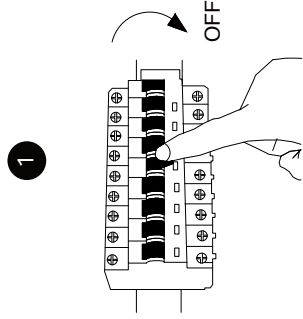

NOVA LUCE

9080124

Turn off the general switch

Turn on the general switch

1. Turn off the general switch
2. Drill holes, apply plastic anchors with screws
3. Connect wires
4. Apply side screws
5. By rotating apply the bulb
6. Apply the glass
7. Turn on the general switch