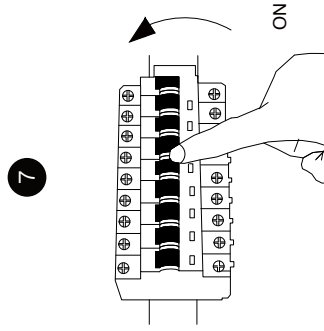

NOVA LUCE

9080124

Turn off the general switch

Turn on the general switch

1. Turn off the general switch
2. Drill holes, apply plastic anchors with screws
3. Connect wires
4. Apply side screws
5. By rotating apply the bulb
6. Apply the glass
7. Turn on the general switch