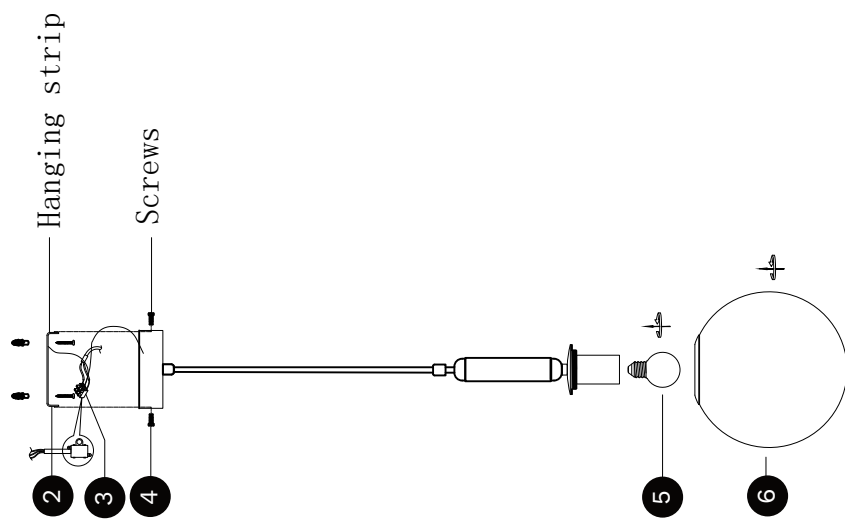

NOVA LUCE

9080124

Turn off the general switch

Turn on the general switch

1. Turn off the general switch
2. Drill holes, apply plastic anchors with screws
3. Connect wires
4. Apply side screws
5. By rotating apply the bulb
6. Apply the glass
7. Turn on the general switch