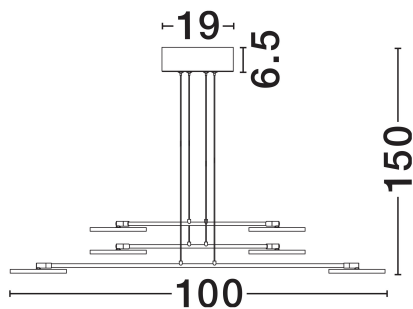

GENERAL INFORMATION

Product Code	9695254
Collection	Indoor
Product Category	Suspension
Product Family	Scope
Mounting Location	Wall
Application Environment	Indoor
Specifications	N/A

DIMENSION & WEIGHT

LxWxH (cm)	L: 100 W: 88.5 H: 150
Cut Out (cm)	N/A
Weight (Kgr)	4.38

MATERIAL & COLOR

Product Color	Black
Body Material	Metal & Acrylic

APPLICATION & MOUNTING

Ambient Working Temp.	Max 45°C
Type of Protection	IP20
Dimmable	Yes
Type of Dimming	Triac
Mounting type	Surface
Mounting Depth (cm)	N/A
Led Module Replaceable	No
Light Source	LED

NOVA LUCE S.A

Schimatari Viotias
32009, Greece

+30 22620 58 121
+30 22620 56 743

info@novaluce.com
www.novaluce.com