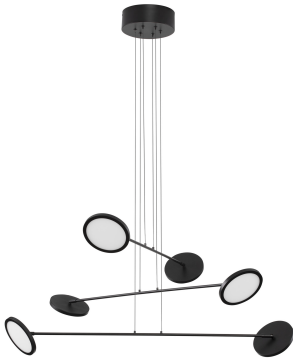

NOVA LUCE

PRODUCT DATASHEET

Version: 001

PRODUCT PHOTOGRAPH

TECHNICAL DRAWING