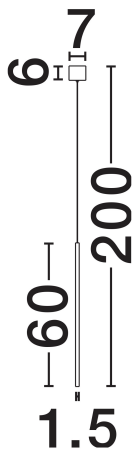

NOVA LUCE

PRODUCT DATASHEET

Version: 001

PRODUCT PHOTOGRAPH

TECHNICAL DRAWING

GENERAL INFORMATION

Product Code	9088104
Collection	Indoor
Product Category	Suspension
Product Family	Elettra
Mounting Location	Wall
Application Environment	Indoor
Specifications	N/A

DIMENSION & WEIGHT

LxWxH (cm)	D: 1.5 H1: 60 H2: 200
Cut Out (cm)	N/A
Weight (Kgr)	0.4

MATERIAL & COLOR

Product Color	Brass Gold
Body Material	Aluminium

APPLICATION & MOUNTING

Ambient Working Temp.	Max 45°C
Type of Protection	IP20
Dimmable	No
Type of Dimming	N/A
Mounting type	Surface
Mounting Depth (cm)	N/A
Led Module Replaceable	No
Light Source	LED

Power (Nominal)	5W
Input voltage (Nominal)	220-240V
Mains Frequency	50/60Hz

PHOTOMETRICAL DATA

Luminous Flux	195lm
Color Temperature	3000K
Light Color (Designation)	Warm White

WARRANTY

Warranty	3 Years
----------	----------------