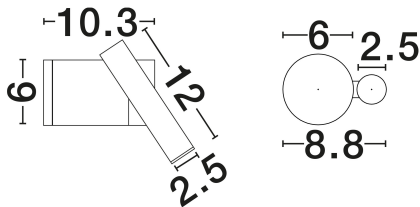

GENERAL INFORMATION

Product Code	9540283
Collection	Indoor
Product Category	Wall
Product Family	Ciclo
Mounting Location	Wall
Application Environment	Indoor
Specifications	N/A

DIMENSION & WEIGHT

LxWxH (cm)	D: 6 W: 10.3 H: 12
Cut Out (cm)	N/A
Weight (Kgr)	0.477

MATERIAL & COLOR

Product Color	Sandy Black
Body Material	Aluminium

APPLICATION & MOUNTING

Ambient Working Temp.	Max 45°C
Type of Protection	IP20
Dimmable	Yes
Type of Dimming	Triac
Mounting type	Surface
Mounting Depth (cm)	N/A
Led Module Replaceable	No
Light Source	LED

NOVA LUCE S.A

Schimatari Viotias
32009, Greece

+30 22620 58 121
+30 22620 56 743

info@novaluce.com
www.novaluce.com