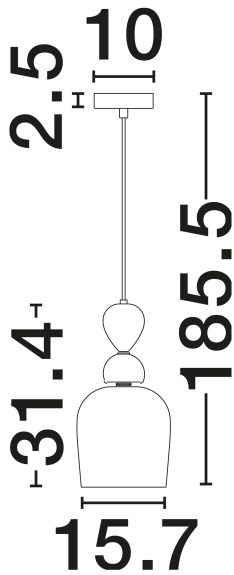

NOVA LUCE

PRODUCT DATASHEET

Version: 001

PRODUCT PHOTOGRAPH

TECHNICAL DRAWING

GENERAL INFORMATION

Product Code	9009234
Collection	Indoor
Product Category	Suspension
Product Family	Murano
Mounting Location	Ceiling
Application Environment	Indoor
Specifications	N/A

DIMENSION & WEIGHT

LxWxH (cm)	D: 15.7 H: 185.5
Cut Out (cm)	N/A
Weight (Kgr)	0.81

MATERIAL & COLOR

Product Color	Glossy Dark Green, Blue Gray, Pink & Sandy Gold
Body Material	Glass & Metal

APPLICATION & MOUNTING

Ambient Working Temp.	Max 45°C
Type of Protection	IP20
Dimmable	N/A
Type of Dimming	N/A
Mounting type	Surface
Mounting Depth (cm)	N/A
Led Module Replaceable	Yes
Light Source	E14

NOVA LUCE S.A

Schimatari Viotias
32009, Greece

+30 22620 58 121
+30 22620 56 743

info@novaluce.com
www.novaluce.com

NOVA LUCE

PRODUCT DATASHEET

Version: 001

ELECTRICAL DATA

Power (Nominal)	1x5W
Input voltage (Nominal)	100-240V
Mains Frequency	50/60Hz

PHOTOMETRICAL DATA