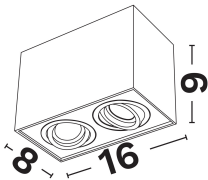

TECHNICAL DRAWING

MATERIAL & COLOR

Product Color	Black
Body Material	Aluminium
Cover Material	N/A

APPLICATION & MOUNTING

Ambient Working Temp.	45 C
Type of Protection	IP20
Protection Class IK	IK03
Dimmable	N/A
Type of Dimming (Optional)	N/A
Mounting type	Surface
Mounting Depth (cm)	Ceiling
Led Module Replaceable	Yes
Light Source	Led Gu10 / Mr16
Adjustable	No

COMPATIBLE WITH

— On/Off Driver: N/A

— Triac Driver: N/A

— Dali Driver: N/A

NOVA LUCE S.A

Schimatari Viotias
32009, Greece

+30 22620 58 121
+30 22620 56 743

info@novaluce.com
www.novaluce.com