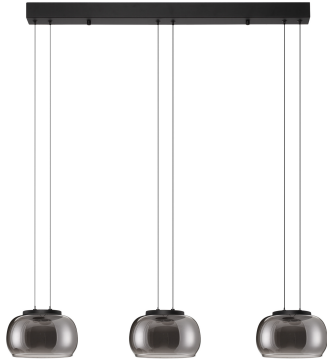

NOVA LUCE

PRODUCT DATASHEET

Version: 001

PRODUCT PHOTOGRAPH

TECHNICAL DRAWING

GENERAL INFORMATION

Product Code	9416955
Collection	Indoor
Product Category	Suspension
Product Family	Bios
Mounting Location	Ceiling
Application Environment	Indoor
Specifications	N/A

DIMENSION & WEIGHT

LxWxH (cm)	L: 82 W: 18 H: 167
Cut Out (cm)	N/A
Weight (Kgr)	2.8

MATERIAL & COLOR

Product Color	Smokey Gray & Matt Black
Body Material	Glass & Metal

APPLICATION & MOUNTING

Ambient Working Temp.	Max 45°C
Type of Protection	IP20
Dimmable	Yes
Type of Dimming	Triac
Mounting type	Surface
Mounting Depth (cm)	N/A
Led Module Replaceable	No
Light Source	LED

Power (Nominal)	25W
Input voltage (Nominal)	220-240V
Mains Frequency	50/60Hz

PHOTOMETRICAL DATA

Luminous Flux	1515lm
Color Temperature	3000K
Light Color (Designation)	Warm White

WARRANTY

Warranty	3 Years
----------	----------------