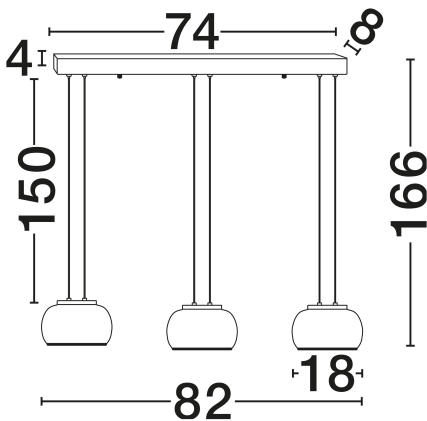

NOVA LUCE

PRODUCT DATASHEET

Version: 001

PRODUCT PHOTOGRAPH

TECHNICAL DRAWING

GENERAL INFORMATION

Product Code	9416955
Collection	Indoor
Product Category	Suspension
Product Family	Bios
Mounting Location	Ceiling
Application Environment	Indoor
Specifications	N/A

DIMENSION & WEIGHT

LxWxH (cm)	L: 82 W: 18 H: 167
Cut Out (cm)	N/A
Weight (Kgr)	2.8

MATERIAL & COLOR

Product Color	Smokey Gray & Matt Black
Body Material	Glass & Metal

APPLICATION & MOUNTING

Ambient Working Temp.	Max 45°C
Type of Protection	IP20
Dimmable	Yes
Type of Dimming	Triac
Mounting type	Surface
Mounting Depth (cm)	N/A
Led Module Replaceable	No
Light Source	LED

Power (Nominal)	25W
Input voltage (Nominal)	220-240V
Mains Frequency	50/60Hz

PHOTOMETRICAL DATA

Luminous Flux	1515lm
Color Temperature	3000K
Light Color (Designation)	Warm White

WARRANTY

Warranty	3 Years
----------	----------------