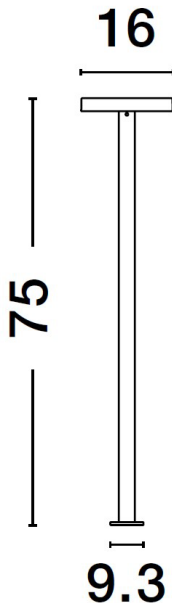

NOVA LUCE

PRODUCT DATASHEET

Version: 001

PRODUCT PHOTOGRAPH

GENERAL INFORMATION

Product Code	9002868
Collection	Outdoor
Product Category	Bollard
Product Family	OFIR
Mounting Location	Floor
Application Environment	Outdoor

DIMENSION & WEIGHT

LxWxH (cm)	L: 16 W: 8 H: 75
Cut out (cm)	N/A
Weight (Kgr)	1.3

MATERIAL & COLOR

Product Color	Black
Body Material	Aluminum-Acrylic

TECHNICAL DRAWING

APPLICATION & MOUNTING

Ambient Working Temp.	Max 40 °C
Type of Protection	IP54
Dimmable	No
Type of Dimming (Optional)	N/A
Mounting type	Surface
Mounting Depth (cm)	N/A
Led Module Replaceable	No
Light Source	LED

NOVA LUCE S.A

Schimatari Viotias
32009, Greece

+30 22620 58 121
+30 22620 56 743

info@novaluce.com
www.novaluce.com

NOVA LUCE

PRODUCT DATASHEET

Version: 001

ELECTRICAL DATA

Power (Nominal)	10,3W
Input voltage (Nominal)	220-240Vac
Mains Frequency	50/60Hz

PHOTOMETRICAL DATA

Luminous Flux	660 lm
Color Temperature	3000K
Light Color (Designation)	Warm White

WARRANTY

Warranty	3 Years
----------	----------------