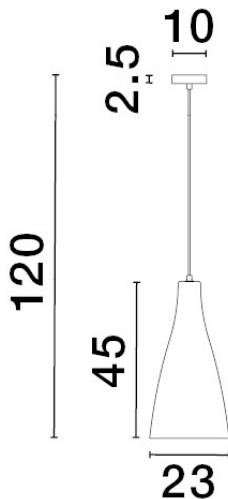

## PRODUCT PHOTOGRAPH

## TECHNICAL DRAWING

## DIMENSION & WEIGHT

LxWxH (cm)	L: 23 W: 45 H: 120
Cut out (cm)	N/A
Weight (Kgr)	1.4