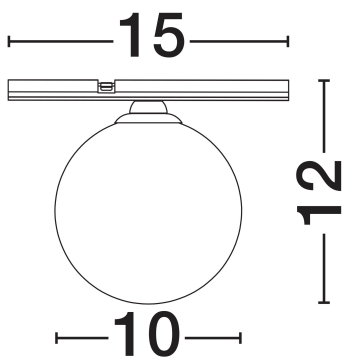

NOVA LUCE

PRODUCT DATASHEET

Version: 001

PRODUCT PHOTOGRAPH

TECHNICAL DRAWING

GENERAL INFORMATION

| | |
|-------------------------|---------|
| Product Code | 9030132 |
| Collection | Indoor |
| Product Category | Ceiling |
| Product Family | Madoc |
| Mounting Location | Wall |
| Application Environment | Indoor |
| Specifications | N/A |

DIMENSION & WEIGHT

| | |
|--------------|-------------------|
| LxWxH (cm) | D: 10 W: 15 H: 12 |
| Cut Out (cm) | N/A |
| Weight (Kgr) | 0.18 |

MATERIAL & COLOR

| | |
|---------------|-------------|
| Product Color | Sandy Black |
| Body Material | Aluminium |