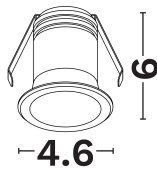

DIMENSION & WEIGHT

LxWxH (cm)	D:4.6 H:6
Cut out (cm)	4
Weight (Kgr)	N/A

TECHNICAL DRAWING

MATERIAL & COLOR

Product Color	White
Body Material	Aluminium
Cover Material	N/A

APPLICATION & MOUNTING

Ambient Working Temp.	45 C
Type of Protection	IP54
Protection Class IK	IK04
Dimmable	Yes
Type of Dimming (Optional)	Dali
Mounting type	Recessed
Mounting Depth (cm)	Ceiling
Led Module Replaceable	No
Light Source	Led
Adjustable	No