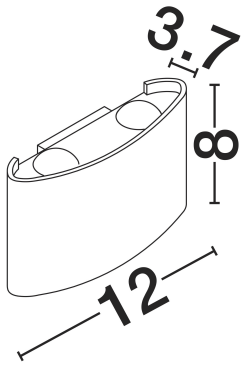

NOVA LUCE

PRODUCT DATASHEET

Version: 001

PRODUCT PHOTOGRAPH

TECHNICAL DRAWING

GENERAL INFORMATION

Product Code	9050730
Collection	Outdoor
Product Category	Wall
Product Family	Duomo
Mounting Location	Wall
Application Environment	Outdoor
Specifications	N/A

DIMENSION & WEIGHT

LxWxH (cm)	L:12 W:3.7 H:8 cm
Cut out (cm)	N/A
Weight (Kgr)	0.32

MATERIAL & COLOR

Product Color	Sandy White
Body Material	Aluminium & Pc

APPLICATION & MOUNTING

Ambient Working Temp.	Max 45 oC
Type of Protection	IP54
Dimmable	No
Type of Dimming	N/A
Mounting type	Surface
Mounting Depth (cm)	N/A
Led Module Replaceable	No
Light Source	LED