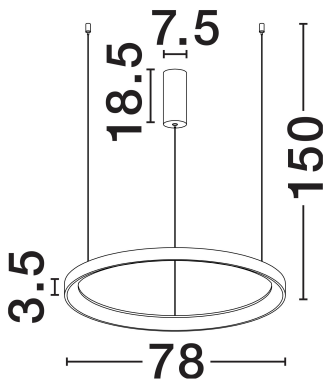

GENERAL INFORMATION

Product Code	9853685
Collection	Indoor
Product Category	Suspension
Product Family	Pertino
Mounting Location	Wall
Application Environment	Indoor
Specifications	N/A

DIMENSION & WEIGHT

LxWxH (cm)	D: 78 H: 150
Cut Out (cm)	N/A
Weight (Kgr)	6

MATERIAL & COLOR

Product Color	Sandy White
Body Material	Aluminium & Acrylic

APPLICATION & MOUNTING

Ambient Working Temp.	Max 45°C
Type of Protection	IP20
Dimmable	Yes
Type of Dimming	Triac
Mounting type	Surface
Mounting Depth (cm)	N/A
Led Module Replaceable	No
Light Source	LED

NOVA LUCE S.A

Schimatari Viotias
32009, Greece

+30 22620 58 121
+30 22620 56 743

info@novaluce.com
www.novaluce.com