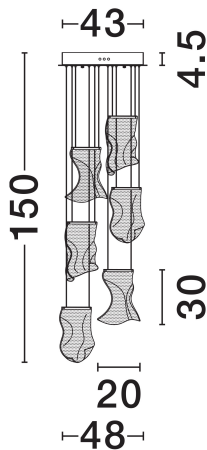

NOVA LUCE

PRODUCT DATASHEET

Version: 001

PRODUCT PHOTOGRAPH

TECHNICAL DRAWING

GENERAL INFORMATION

Product Code	9054442
Collection	Indoor
Product Category	Suspension
Product Family	Siderno
Mounting Location	Wall
Application Environment	Indoor
Specifications	N/A

DIMENSION & WEIGHT

LxWxH (cm)	D: 48 H: 150
Cut Out (cm)	N/A
Weight (Kgr)	5.7

MATERIAL & COLOR

Product Color	Gold
Body Material	Aluminium & Acrylic

APPLICATION & MOUNTING

Ambient Working Temp.	Max 45°C
Type of Protection	IP20
Dimmable	No
Type of Dimming	N/A
Mounting type	Surface
Mounting Depth (cm)	N/A
Led Module Replaceable	No
Light Source	LED

Power (Nominal)	39W
Input voltage (Nominal)	220-240V
Mains Frequency	50/60Hz

PHOTOMETRICAL DATA

Luminous Flux	2473lm
Color Temperature	3000K
Light Color (Designation)	Warm White

WARRANTY

Warranty	3 Years
----------	----------------