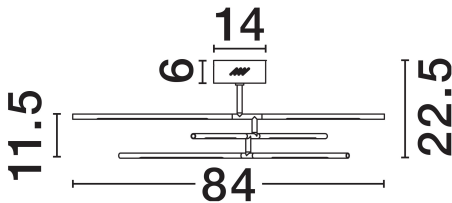

NOVA LUCE

PRODUCT DATASHEET

Version: 001

PRODUCT PHOTOGRAPH

TECHNICAL DRAWING

GENERAL INFORMATION

Product Code	9180782
Collection	Indoor
Product Category	Suspension
Product Family	Raccio
Mounting Location	Wall
Application Environment	Indoor
Specifications	N/A

DIMENSION & WEIGHT

LxWxH (cm)	D: 85 H1: 31 H2: 120
Cut Out (cm)	N/A
Weight (Kgr)	2.7

MATERIAL & COLOR

Product Color	Brass Gold
Body Material	Metal & Acrylic

APPLICATION & MOUNTING

Ambient Working Temp.	Max 45°C
Type of Protection	IP20
Dimmable	Yes
Type of Dimming	Triac
Mounting type	Surface
Mounting Depth (cm)	N/A
Led Module Replaceable	No
Light Source	LED

Power (Nominal)	68W
Input voltage (Nominal)	220-240V
Mains Frequency	50/60Hz

PHOTOMETRICAL DATA

Luminous Flux	5397lm
Color Temperature	3000K
Light Color (Designation)	Warm White

WARRANTY

Warranty	3 Years
----------	----------------