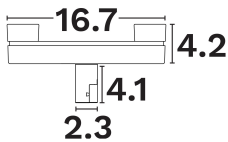

TECHNICAL DRAWING

COMPATIBLE WITH

— On/Off Driver: N/A

— Triac Driver: N/A

— Dali Driver: N/A

GENERAL INFORMATION

Product Code	9680222
Product Category	Lighting Systems
Product Family	Symmetric
Mounting Location	N/A
Application Environment	Indoor

DIMENSION & WEIGHT

LxWxH (cm)	16.7 W:2.3 H:4.2 cm
Cut out (cm)	N/A
Weight (Kgr)	N/A

MATERIAL & COLOR

Product Color	Black
Body Material	Abs
Cover Material	N/A

APPLICATION & MOUNTING

Ambient Working Temp.	45 C
Type of Protection	IP20
Protection Class IK	IK04
Dimmable	N/A
Type of Dimming (Optional)	N/A
Mounting type	N/A
Mounting Depth (cm)	N/A
Led Module Replaceable	N/A
Light Source	N/A
Adjustable	N/A

NOVA LUCE S.A

Schimatari Viotias
32009, Greece

+30 22620 58 121
+30 22620 56 743

info@novaluce.com
www.novaluce.com