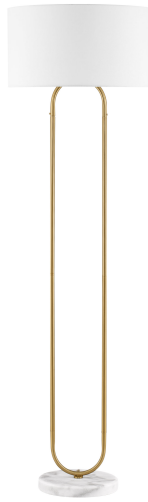

NOVA LUCE

PRODUCT DATASHEET

Version: 001

PRODUCT PHOTOGRAPH

TECHNICAL DRAWING

GENERAL INFORMATION

| | |
|-------------------------|---------|
| Product Code | 9780109 |
| Collection | Indoor |
| Product Category | Floor |
| Product Family | Milena |
| Mounting Location | Floor |
| Application Environment | Indoor |
| Specifications | N/A |

DIMENSION & WEIGHT

| | |
|--------------|--------------|
| LxWxH (cm) | D: 45 H: 155 |
| Cut Out (cm) | N/A |
| Weight (Kgr) | 7 |

MATERIAL & COLOR

| | |
|---------------|-------------------------|
| Product Color | Brass Gold & White |
| Body Material | Steel & Fabric & Marble |