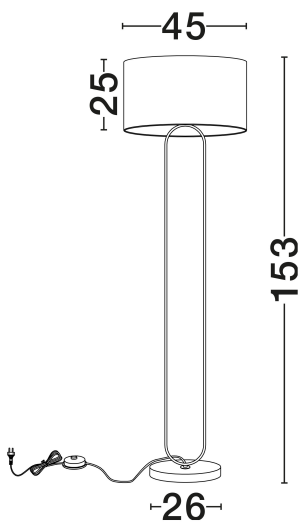

NOVA LUCE

PRODUCT DATASHEET

Version: 001

PRODUCT PHOTOGRAPH

TECHNICAL DRAWING

GENERAL INFORMATION

| | |
|-------------------------|---------|
| Product Code | 9780109 |
| Collection | Indoor |
| Product Category | Floor |
| Product Family | Milena |
| Mounting Location | Floor |
| Application Environment | Indoor |
| Specifications | N/A |

DIMENSION & WEIGHT

| | |
|--------------|--------------|
| LxWxH (cm) | D: 45 H: 155 |
| Cut Out (cm) | N/A |
| Weight (Kgr) | 7 |

MATERIAL & COLOR

| | |
|---------------|-------------------------|
| Product Color | Brass Gold & White |
| Body Material | Steel & Fabric & Marble |

APPLICATION & MOUNTING

| | |
|------------------------|----------|
| Ambient Working Temp. | Max 45°C |
| Type of Protection | IP20 |
| Dimmable | No |
| Type of Dimming | N/A |
| Mounting type | Surface |
| Mounting Depth (cm) | N/A |
| Led Module Replaceable | Yes |
| Light Source | E27 |

| | |
|-------------------------|-----------------|
| Power (Nominal) | 1x12W |
| Input voltage (Nominal) | 100-240V |
| Mains Frequency | 50/60Hz |

PHOTOMETRICAL DATA

| | |
|---------------------------|------------|
| Luminus Flux | N/A |
| Color Temperature | N/A |
| Light Color (Designation) | N/A |