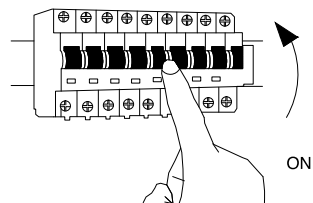

NOVA LUCE

9186941

1 Turn off the general Switch

2 Apply screws and plastic anchors

3 Connect the 3 wires

4 Apply the side screws

5 Turn on the general Switch