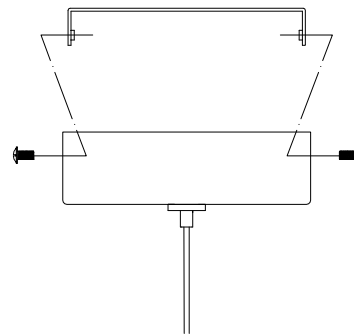

NOVA LUCE

9186941

1 Turn off the general Switch

2 Apply screws and plastic anchors

3 Connect the 3 wires

4 Apply the side screws

5 Turn on the general Switch