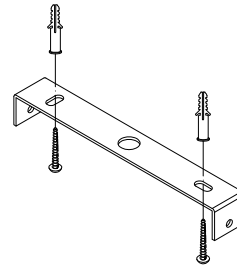

NOVA LUCE

9186941

1 Turn off the general Switch

2 Apply screws and plastic anchors

3 Connect the 3 wires

4 Apply the side screws

5 Turn on the general Switch