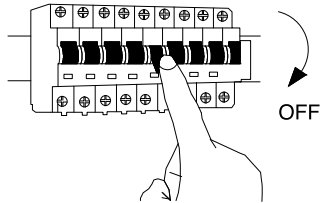

NOVA LUCE

9186941

1 Turn off the general Switch

2 Apply screws and plastic anchors

3 Connect the 3 wires

4 Apply the side screws

5 Turn on the general Switch