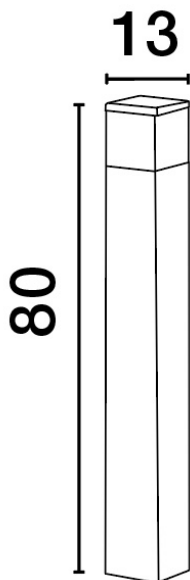

NOVA LUCE

PRODUCT DATASHEET

Version: 001

PRODUCT PHOTOGRAPH

TECHNICAL DRAWING

GENERAL INFORMATION

Product Code	9060185
Collection	Outdoor
Product Category	Bollard
Product Family	FERRON
Mounting Location	Floor
Application Environment	Outdoor

DIMENSION & WEIGHT

LxWxH (cm)	L: 13 W: 13 H: 80
Cut out (cm)	N/A
Weight (Kgr)	2.5

MATERIAL & COLOR

Product Color	Dark Grey
Body Material	Aluminum-Acrylic

APPLICATION & MOUNTING

Ambient Working Temp.	Max 40 °C
Type of Protection	IP65
Dimmable	No
Type of Dimming (Optional)	N/A
Mounting type	Surface
Mounting Depth (cm)	N/A
Led Module Replaceable	Yes
Light Source	E27