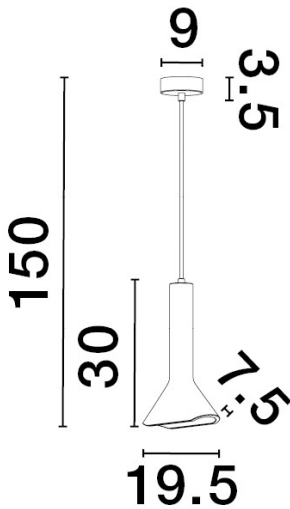

NOVA LUCE

PRODUCT DATASHEET

Version: 001

PRODUCT PHOTOGRAPH

TECHNICAL DRAWING

GENERAL INFORMATION

Product Code	9540205
Collection	Decorative
Product Category	Suspension
Product Family	Dylan
Mounting Location	Ceiling
Application Environment	Indoor

DIMENSION & WEIGHT

LxWxH (cm)	D: 19,5 H: 150
Cut out (cm)	N/A
Weight (Kgr)	1.6

MATERIAL & COLOR

Product Color	Grey
Body Material	Cement

APPLICATION & MOUNTING

Ambient Working Temp.	Max 45 oC
Type of Protection	IP20
Dimmable	Depends on the lamp
Type of Dimming (Optional)	N/A
Mounting type	Ceiling
Mounting Depth (cm)	N/A
Led Module Replaceable	Yes
Light Source	LED E14

Power (Nominal)	Depends on the lamp
Input voltage (Nominal)	220-240Vac
Mains Frequency	50/60Hz

PHOTOMETRICAL DATA

Luminous Flux	Depends on the lamp
Color Temperature	Depends on the lamp
Light Color (Designation)	N/A